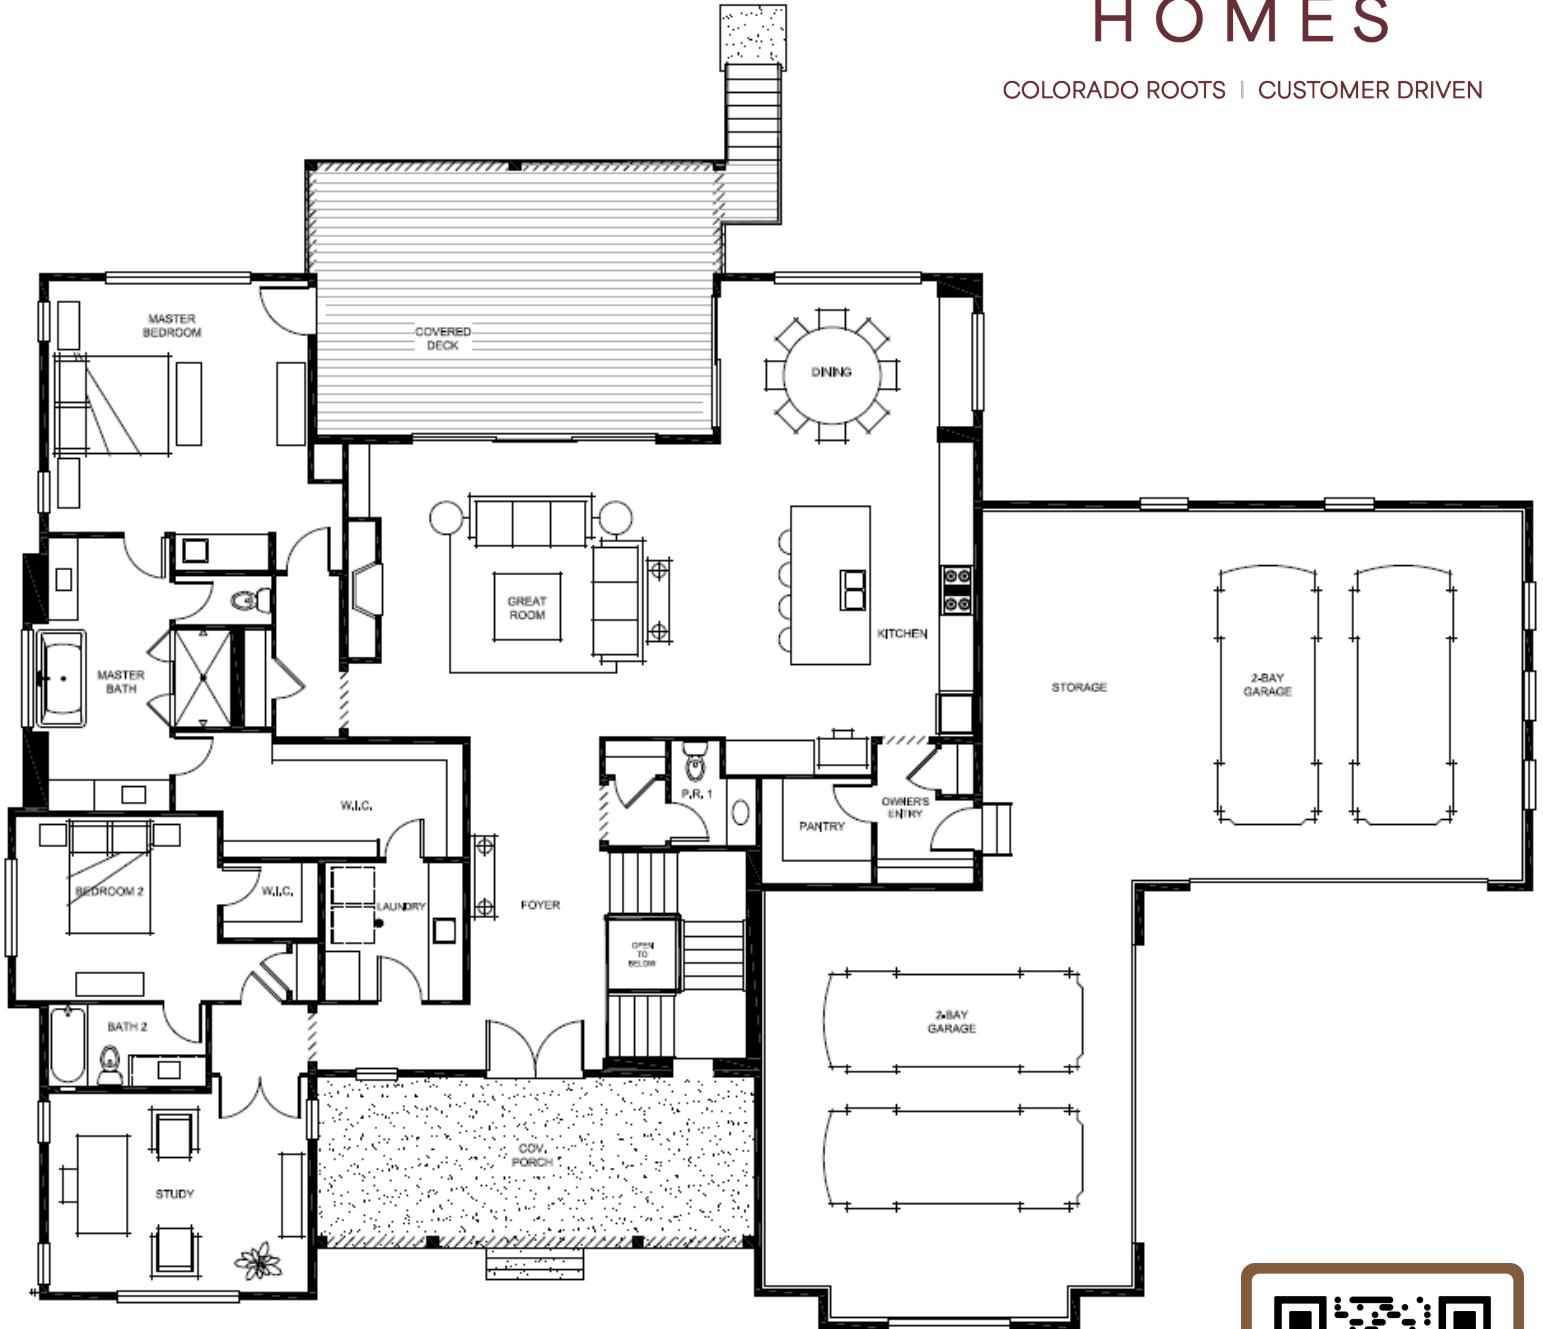

Estate Living

UPSCALE DESIGN
LAID-BACK
LIFESTYLE

Sheffield's modern farmhouse design features
4 bedrooms, study, 5 baths, and 4,593 sq. ft.
Includes 1,849 sq. ft. finished basement

2622 Fox View Trail, Johnstown

LOT FOR SALE: \$469K

COLORADO ROOTS | CUSTOMER DRIVEN

Nicole O'Neill
text or call:
720.830.2495

Sheffield HOMES

COLORADO ROOTS | CUSTOMER DRIVEN

Main Level: 2,744 sq. ft.

Starting at \$2.05 million

Let's Connect!

Sheffield HOMES

Lower Level: 1,849 sq. ft.

COLORADO ROOTS | CUSTOMER DRIVEN