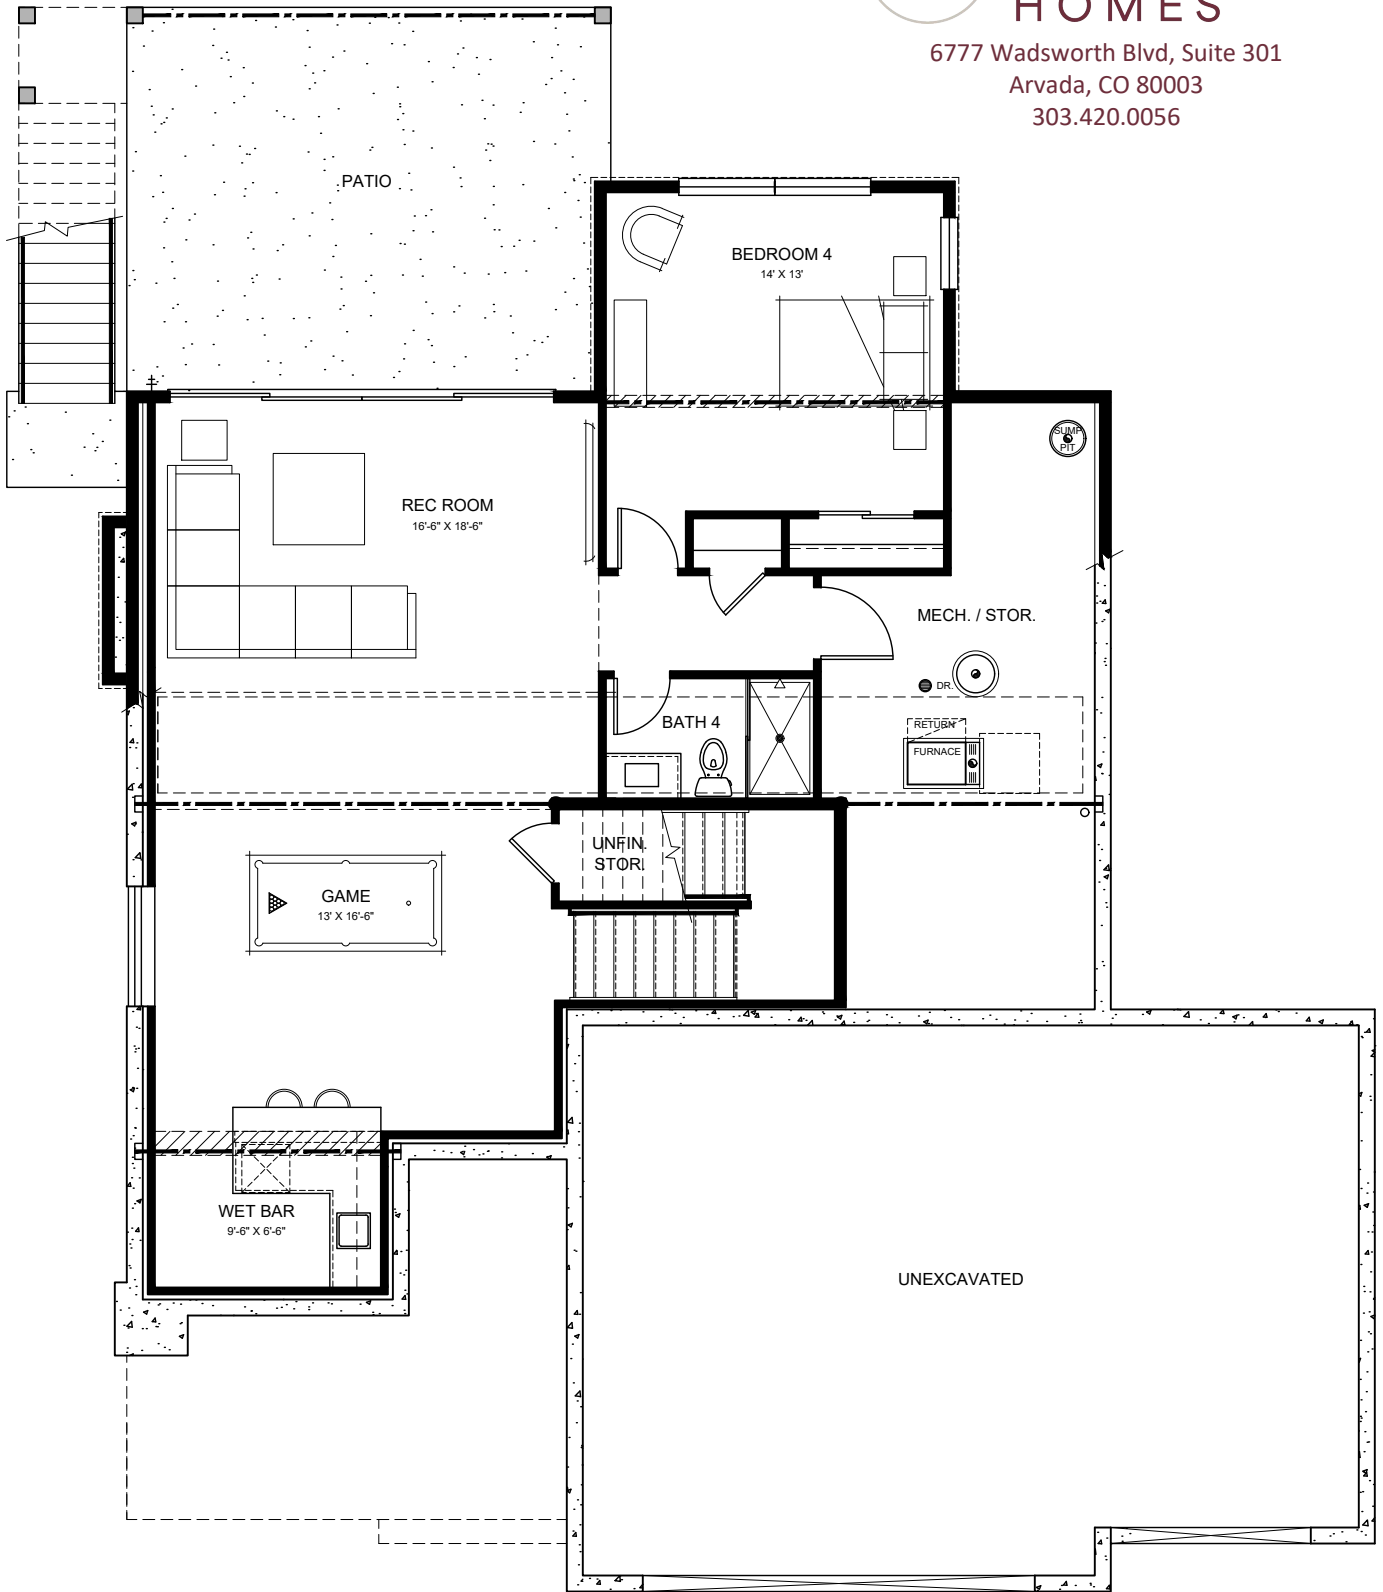

Plan #976

5 Bdrm | 5 Bath | Loft  
2-story open concept design

Modern Farmhouse – high-end finishes  
Godden | Sudik Architects

Energy Star 3.2, DOE Zerh, Net Solar

2,876 sq ft, plus 1,085 sq ft basement finish

**LOWER LEVEL FLOOR PLAN**

Finished 988 sq ft

MAIN LEVEL FLOOR PLAN

1,401 sq ft

**UPPER LEVEL FLOOR PLAN**

1,475 sq ft