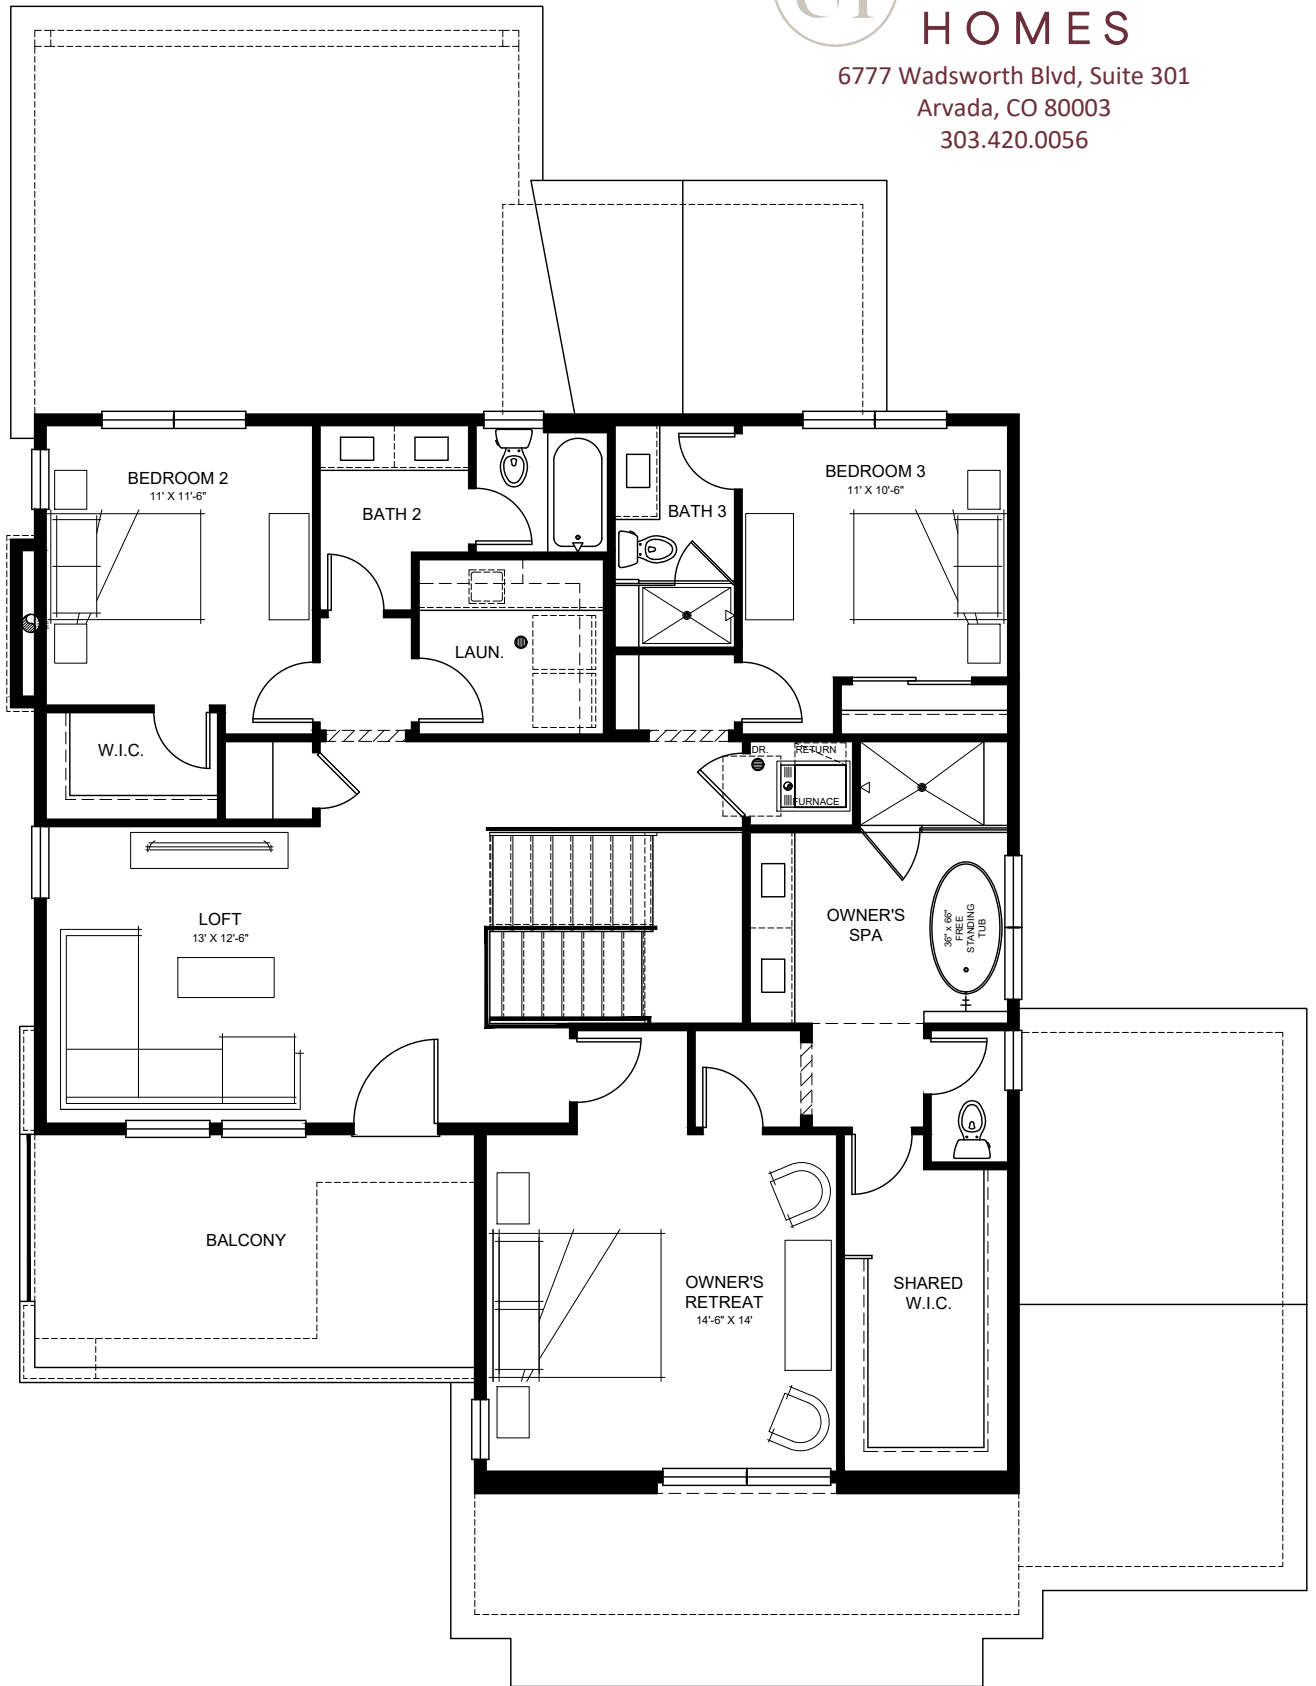

Plan #976

5 Bdrm | 5 Bath | Loft  
2-story open concept design

Modern Farmhouse – high-end finishes  
Godden | Sudik Architects

Energy Star 3.2, DOE Zerh, Net Solar

2,876 sq ft, plus 1,085 sq ft basement finish

**LOWER LEVEL FLOOR PLAN**

Finished 988 sq ft

MAIN LEVEL FLOOR PLAN

1,401 sq ft

**UPPER LEVEL FLOOR PLAN**

1,475 sq ft